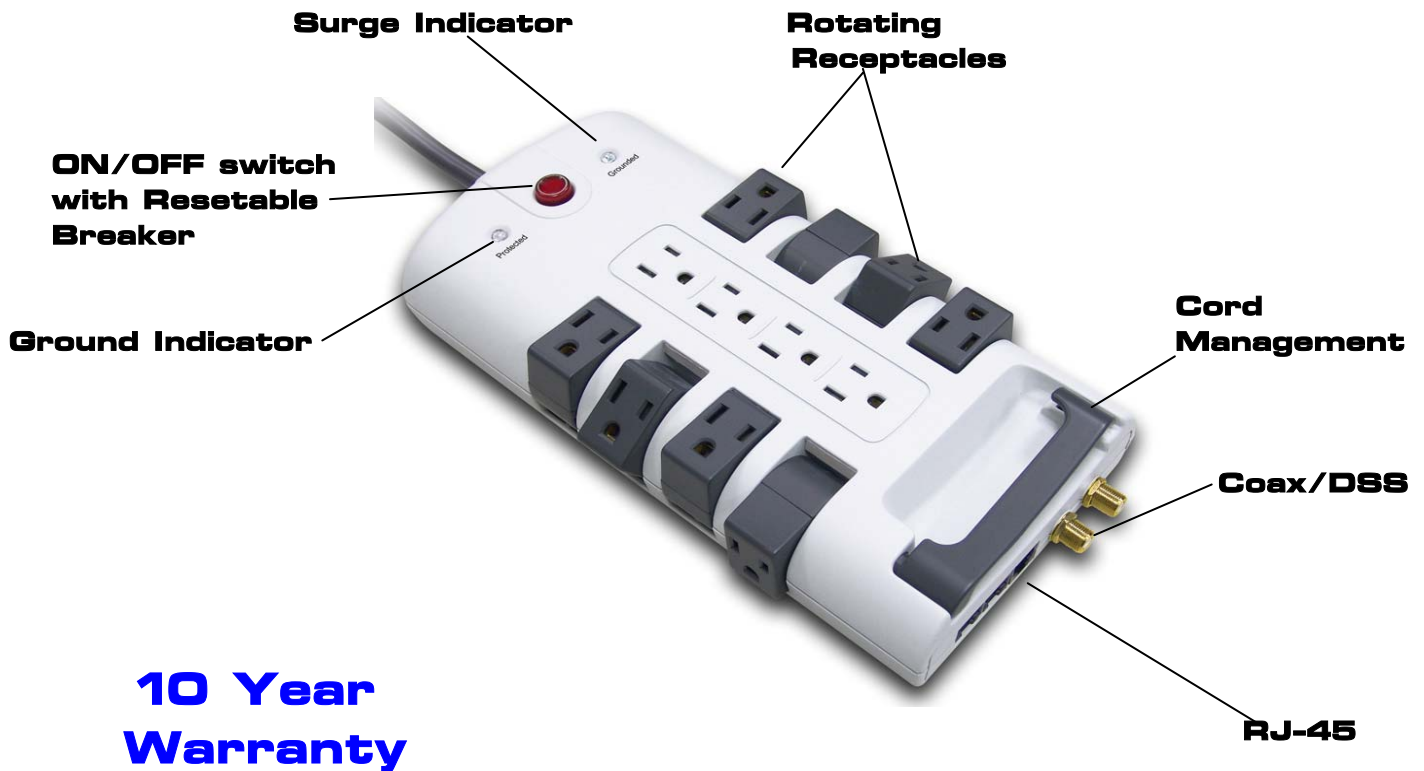

TPDI ROTATING SURGE BLOCK

4320 Joule Rating
Surge Energy Joule Rating

Features

- ▶ **12 Grounded receptacles, 4 fixed and 8 rotating**
- ▶ **6ft power cord, with 15 amp plug with rotating option**
- ▶ **On/Off switch with thermal circuit breaker**
- ▶ **LED Surge Indicator**
- ▶ **LED Ground indicator**
- ▶ **EMI/RFI Noise Filter**
- ▶ **Fax/Tel line protection**
- ▶ **Coax/DSS protection**
- ▶ **Network protection [Cat.5 10/100 BaseT]**
- ▶ **Cord management**
- ▶ **Durable & fire retardant case construction**